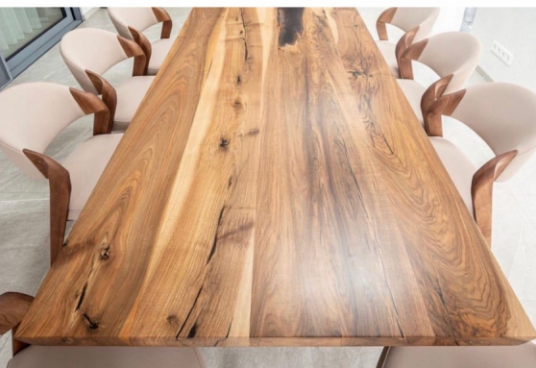

# DINO

A classic and refined design that will perfectly fit into the interior of your living room and become its decoration.

Material: ..... solid oak  
Mechanism: ..... not a folding  
Color: ..... color according to customer's request  
Dimensions LxWxH: ..... 2200mm x 1600mm x 760mm