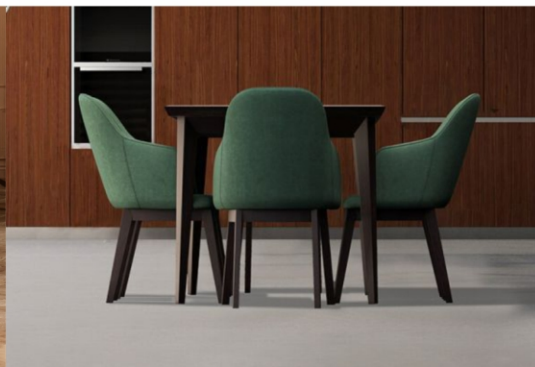

Chair:
Material: ..... ash
Color: ..... color according to customer's request
Dimensions WxH: .... 440mm x 470mm (870mm)

Armchair:
-
-
440mm x 470mm (830mm)

Semi-bar chair:
-
-
450mm x 650mm (980mm)